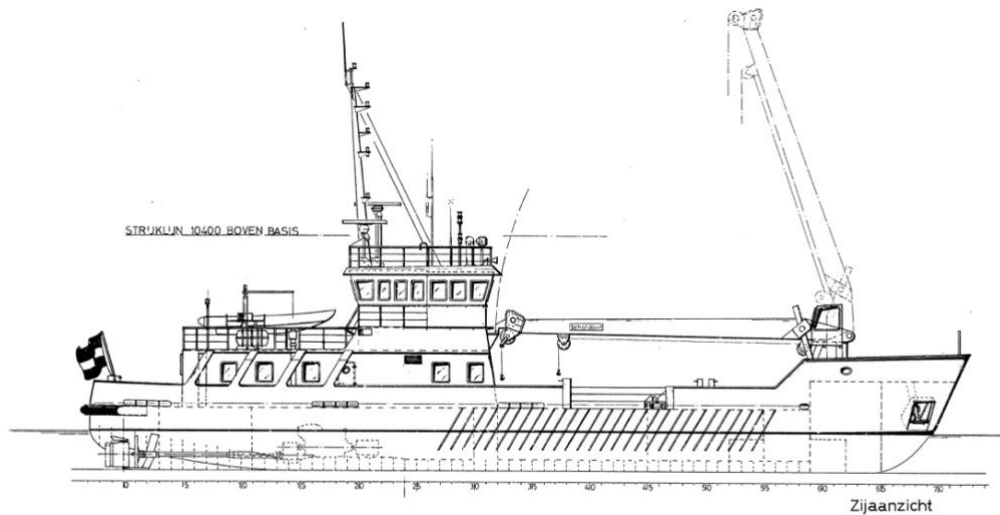

Contact information:

Bierstraat 277
3011 XA Rotterdam
The Netherlands

E-mail: info@oceanosmarine.nl
Phone: +31 636 333 150
Web: <https://oceanosmarine.nl>