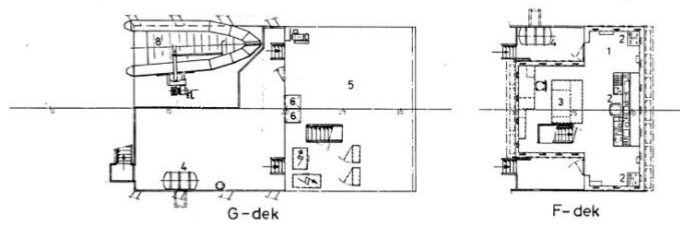

Contact information:

Bierstraat 277
3011 XA Rotterdam
The Netherlands

E-mail: info@oceanosmarine.nl
Phone: +31 636 333 150
Web: <https://oceanosmarine.nl>