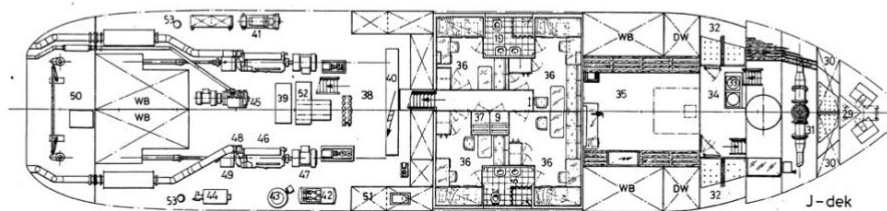

Contact information:

Bierstraat 277
3011 XA Rotterdam
The Netherlands

E-mail: info@oceanosmarine.nl
Phone: +31 636 333 150
Web: <https://oceanosmarine.nl>