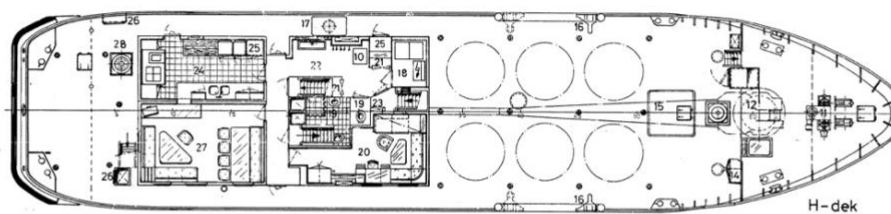

Contact information:

Bierstraat 277
3011 XA Rotterdam
The Netherlands

E-mail: info@oceanosmarine.nl
Phone: +31 636 333 150
Web: <https://oceanosmarine.nl>